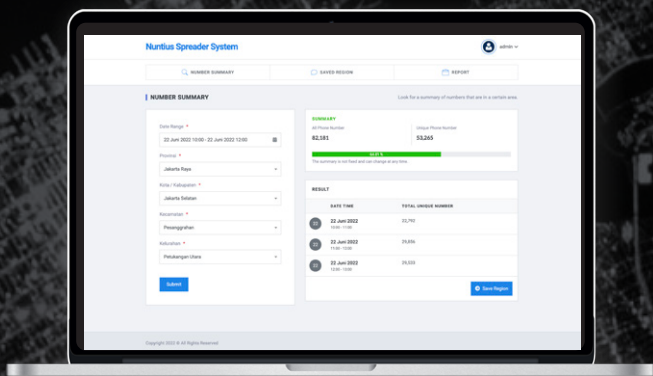

FEATURES

ANTI-BLOCKING ALGORITHM

The System applies a unique algorithm that is specifically designed to avoid auto-banned accounts from WhatsApp & Telegram Spam Mechanism.

MULTIPLE ACCOUNT

Broadcast WhatsApp & Telegram messages by employing multiple WhatsApp accounts effectively and efficiently.

ANONYMOUS

Protecting end user's privacy from being exposed by using anonymous WhatsApp & Telegram account.

SEND ANYWHERE

Sending WhatsApp & Telegram messages to all MSISDNs that have a WhatsApp & Telegram account in any region or country.

DYNAMIC PARAMETER

Created dynamically and can be adjusted based on desired area and time range (Date Time Range).

SEND ANYTHING

You can broadcast text, images, videos, audio, documents or contacts.

EXPORT REPORT

Export the summary of activity into CSV files.

USER FRIENDLY INTERFACE

User interface is sophisticated yet user-friendly.