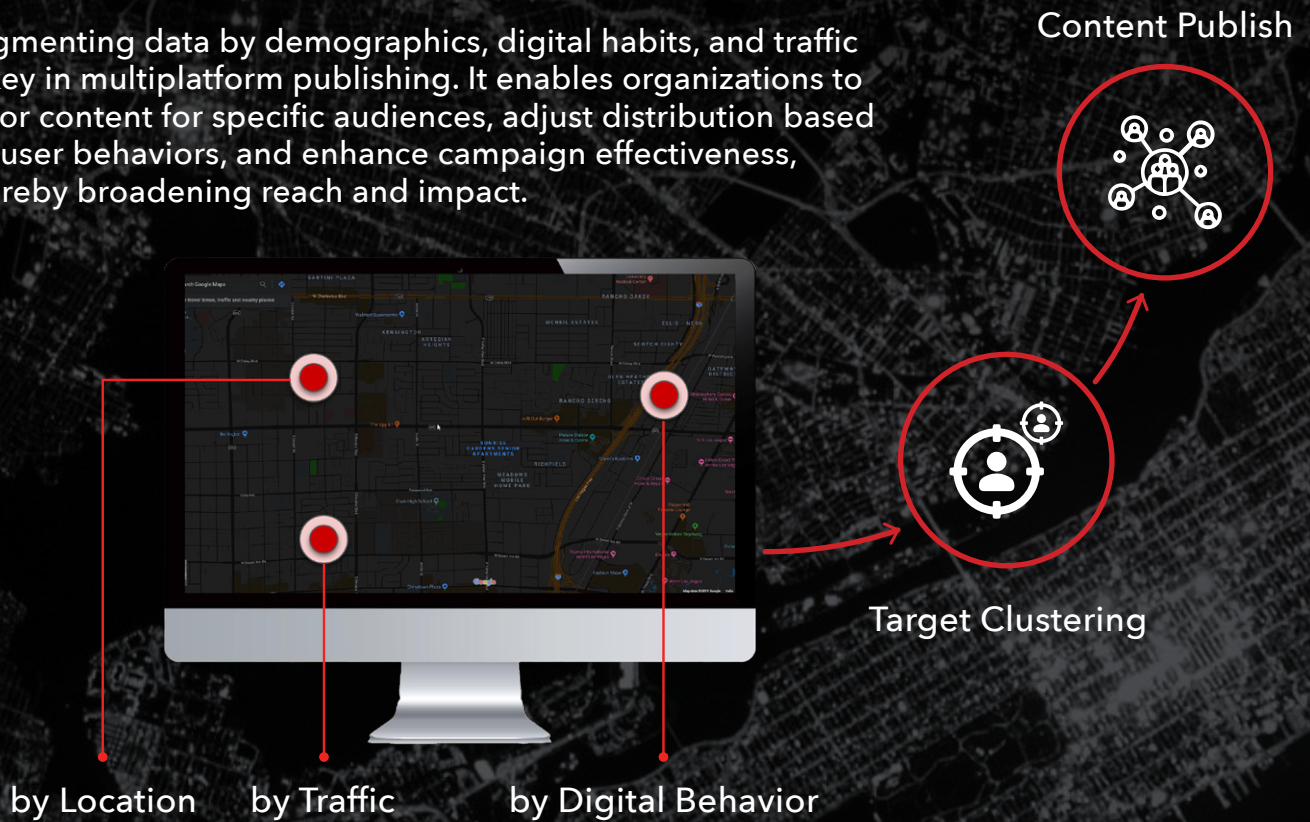

OUTPUT

Online Conference intercept

Clustering Group

Uniqueness

Behaviour Analysis

Recommendation Target

TARGETING ENGINE

Segmenting data by demographics, digital habits, and traffic is key in multiplatform publishing. It enables organizations to tailor content for specific audiences, adjust distribution based on user behaviors, and enhance campaign effectiveness, thereby broadening reach and impact.

ONLINE CONFERENCE INTERCEPT

WHATSAPP PUBLISHING

Predetermined Route by Traffic Insight

This relates to using insights gleaned from data analysis to determine the most effective channels or platforms for publishing content. Traffic insights can show which platforms garner the most engagement or have the highest user activity. This data-driven approach helps optimize multiplatform publishing strategies by guiding where content should be published to reach the largest or most relevant audience.

Precision Targeting

Precision targeting refers to the practice of tailoring and directing content to specific audiences based on various factors, such as demographics, interests, or behaviors. In the context of multiplatform publishing, precision targeting allows organizations to deliver the most relevant content to each segment of their audience across different platforms, enhancing the effectiveness of their communications and marketing efforts.

IMSI Catcher

An IMSI Catcher (International Mobile Subscriber Identity) is a surveillance tool that simulates a wireless carrier cell tower to trick nearby mobile phones and other wireless communication devices into connecting to it. While not directly linked to multiplatform publishing, understanding the location and behavior of a device can inform content strategies for geotargeting or timing of content distribution.