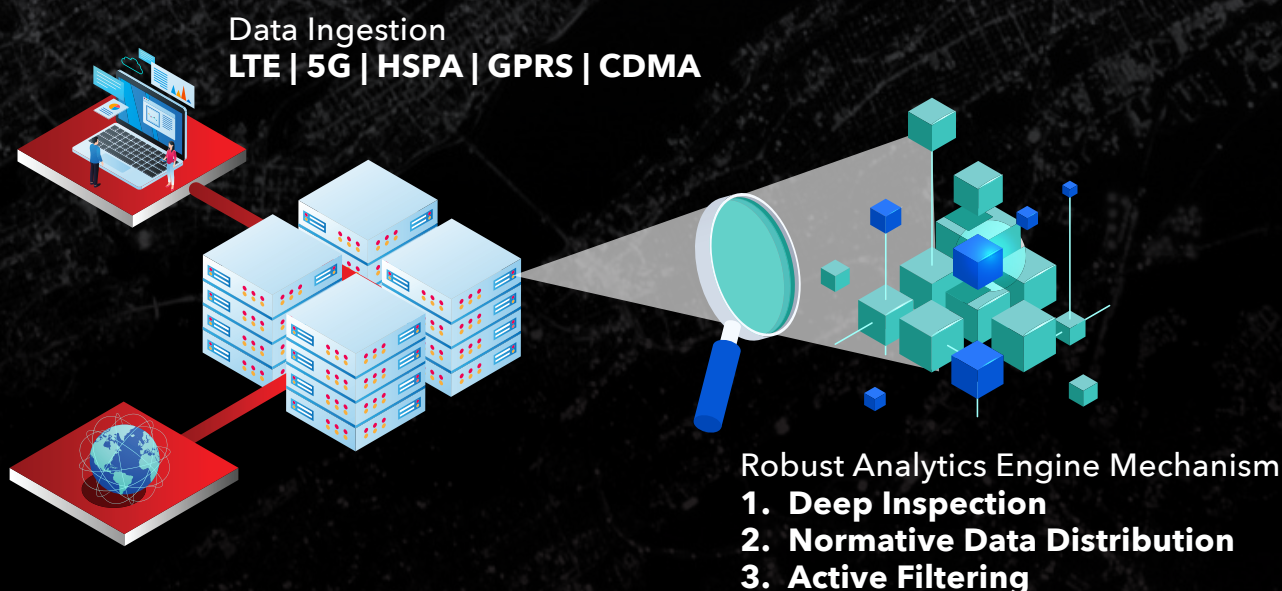

XCILON

VOLANTICS

ONLINE CONFERENCE

INTERCEPT

Identify the Traffic,
Processing the Data
and Intercept the Target.

ONLINE CONFERENCE INTERCEPT

The need for online conference intercept capabilities is vital in today's digital age, given that many organizations and individuals rely on online conferencing technology for communication and coordination, including those with malicious intent. Possessing the ability to intercept online conferences allows for the monitoring and analysis of discussions that could potentially pose threats to security or violate laws and regulations.

This could enable the early detection of and response to threats, while also offering valuable insights into the strategies, tactics, and networks of potentially harmful entities. It's an important aspect of maintaining security, preventing harm, and ensuring the smooth operation of institutions in the digital environment.

ONLINE CONFERENCE INTERCEPT

WHATSAPP PUBLISHING

Predetermined Route by Traffic Insight

This relates to using insights gleaned from data analysis to determine the most effective channels or platforms for publishing content. Traffic insights can show which platforms garner the most engagement or have the highest user activity. This data-driven approach helps optimize multiplatform publishing strategies by guiding where content should be published to reach the largest or most relevant audience.

IMSI Catcher

An IMSI Catcher (International Mobile Subscriber Identity) is a surveillance tool that simulates a wireless carrier cell tower to trick nearby mobile phones and other wireless communication devices into connecting to it. While not directly linked to multiplatform publishing, understanding the location and behavior of a device can inform content strategies for geotargeting or timing of content distribution.