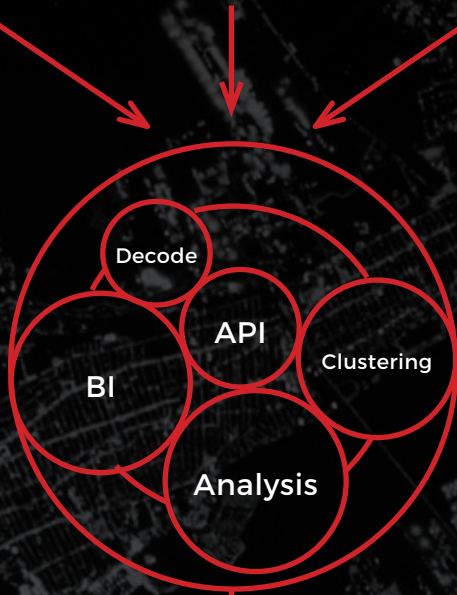

SYSTEM WORKFLOW

DATA

Digital Behavior

MSISDN

Social Media

PROCESS

SOLUTION

All the data will be processed by our engine and make new insight of data for user to make new intercept Event.

OUTPUT

Online Conference intercept

Clustering Group

Uniqueness

Behaviour Analysis

Recommendation Target

TARGETING ENGINE

Segmenting data by demographics, digital habits, and traffic is key in multiplatform publishing. It enables organizations to tailor content for specific audiences, adjust distribution based on user behaviors, and enhance campaign effectiveness, thereby broadening reach and impact.

ONLINE CONFERENCE INTERCEPT

WHATSAPP PUBLISHING

Predetermined Route by Traffic Insight

This relates to using insights gleaned from data analysis to determine the most effective channels or platforms for publishing content. Traffic insights can show which platforms garner the most engagement or have the highest user activity. This data-driven approach helps optimize multiplatform publishing strategies by guiding where content should be published to reach the largest or most relevant audience.

IMSI Catcher

An IMSI Catcher (International Mobile Subscriber Identity) is a surveillance tool that simulates a wireless carrier cell tower to trick nearby mobile phones and other wireless communication devices into connecting to it. While not directly linked to multiplatform publishing, understanding the location and behavior of a device can inform content strategies for geotargeting or timing of content distribution.